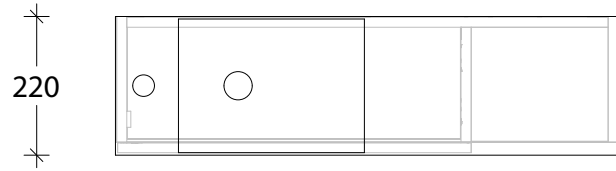

NAME:	PETITE - PETS0800WKL
SIZE:	800
WK/WH:	WITH KICK
CONFIGURATION:	LH HINGE/RH SHELVES

200

220

800

1.5 561 217.5 16

796

850

700

150

16 200

216

PLEASE NOTE: Do not perform any plumbing rough in prior to taking delivery of your vanity, as all measurements are nominal and are subject to change. Measure exact locations from your vanity once it is on site.