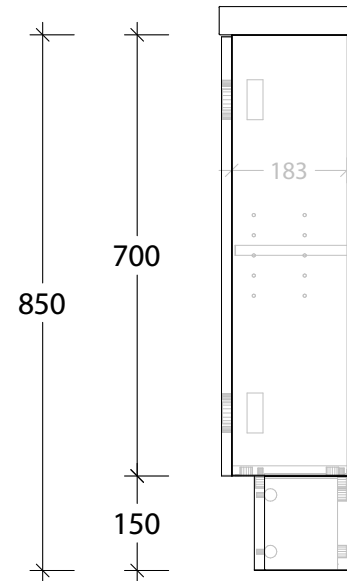

NAME:	PETITE - PETS0800WKL
SIZE:	800
WK/WH:	WITH KICK
CONFIGURATION:	LH HINGE/RH SHELVES

200

220

800

1.5 561 217.5 16

796

850

700

150

16 200

216

PLEASE NOTE: Do not perform any plumbing rough in prior to taking delivery of your vanity, as all measurements are nominal and are subject to change. Measure exact locations from your vanity once it is on site.