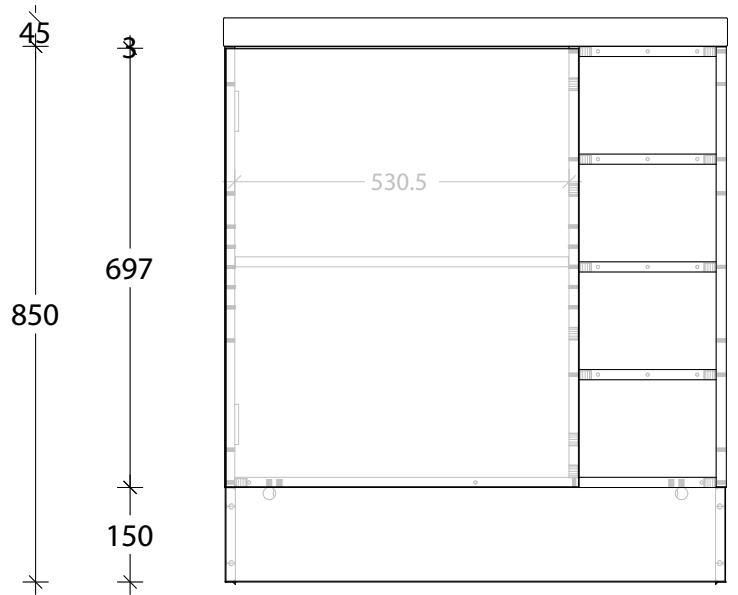

NAME:	PETITE - PETS0800WKL
SIZE:	800
WK/WH:	WITH KICK
CONFIGURATION:	LH HINGE/RH SHELVES

200

220

800

1.5 561 217.5 16

796

850

700

150

16 200

216

PLEASE NOTE: Do not perform any plumbing rough in prior to taking delivery of your vanity, as all measurements are nominal and are subject to change. Measure exact locations from your vanity once it is on site.